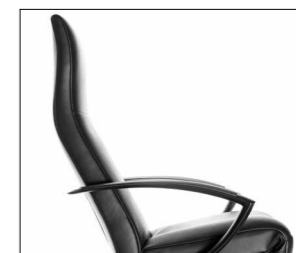

## BRAINBUILDER

Bestselling seating comfort, straight from Jori's heart. A high-profile reclining chair featuring a totally relaxing position that is so generous for body and mind. With its own individual extra: the graceful, fully black look that provides the finishing touch to your interior.